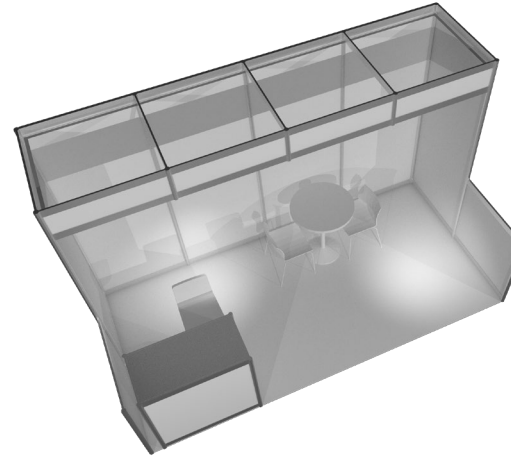

Package 1 | Basic Stand: 4m x 2m (8sq m)

Inclusions:

- Cord carpet direct to hall floor
- Structure to standard 2.5m height
- White infill panels
- Lockable reception desk with shelves
- Track lighting
- One café table and two chairs
- One stool
- Company name on header
- One power points for laptop/ phone charging