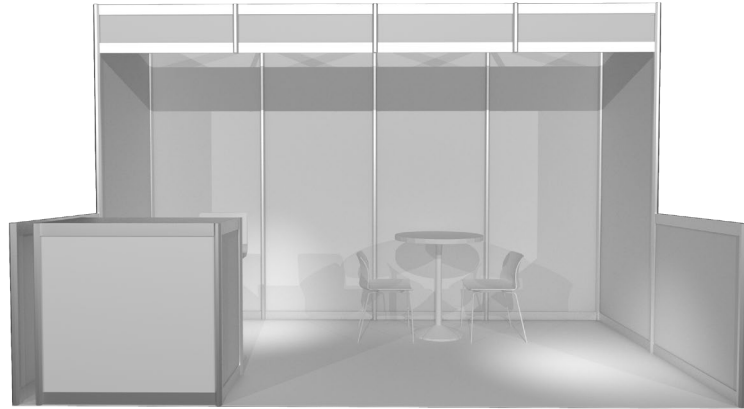

Package 1 | Basic Stand: 4m x 2m (8sq m)

Inclusions:

- Cord carpet direct to hall floor
- Structure to standard 2.5m height
- White infill panels
- Lockable reception desk with shelves
- Track lighting
- One café table and two chairs
- One stool
- Company name on header
- One power points for laptop/ phone charging