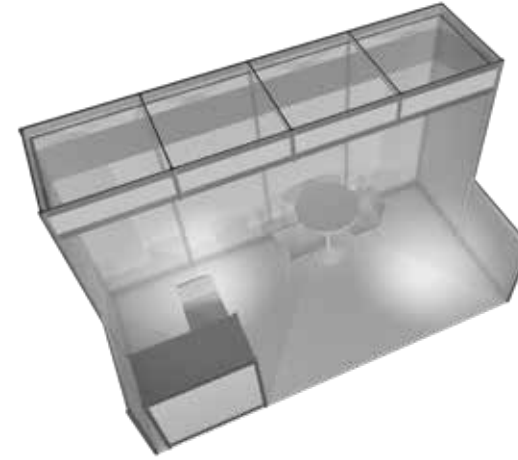

# Package 1 | Basic Stand: 4m x 2m (8sq m)

- Inclusions:**
- Cord carpet direct to hall floor
  - Structure to standard 2.5m height
  - White infill panels
  - Lockable reception desk with shelves
  - Track lighting
  - One café table and two chairs
  - One stool
  - Company name on header
  - One power points for laptop/ phone charging