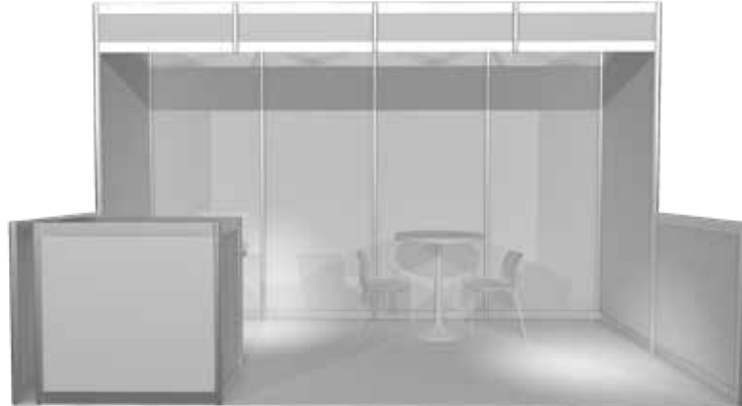

# Package 1 | Basic Stand: 4m x 2m (8sq m)

- Inclusions:**
- Cord carpet direct to hall floor
  - Structure to standard 2.5m height
  - White infill panels
  - Lockable reception desk with shelves
  - Track lighting
  - One café table and two chairs
  - One stool
  - Company name on header
  - One power points for laptop/ phone charging